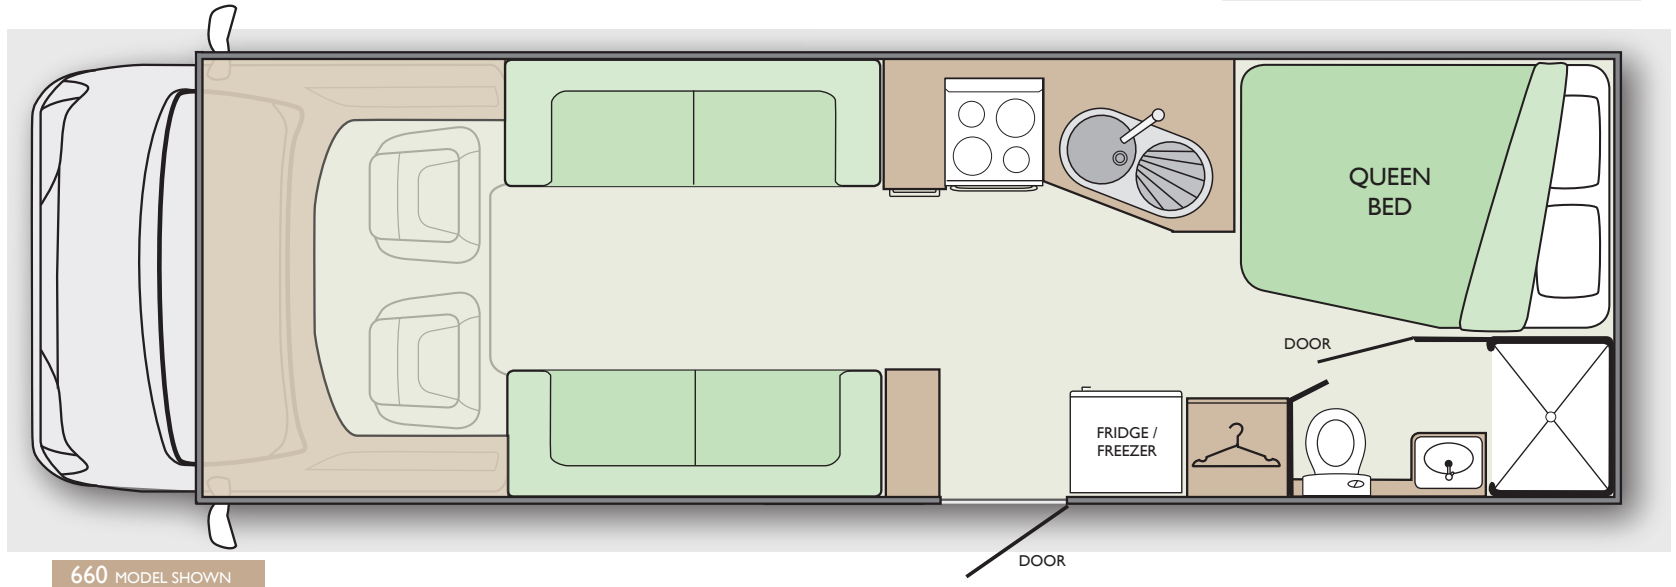

# AKAROA

ALTERNATIVE DOUBLE BED OVER CAB

PULL OUT TABLE

ALTERNATIVE CAFE LOUNGE

ALTERNATIVE BUNK BEDS

ALTERNATIVE SLIDE OUT SINGLE BED OVER CAB

660 MODEL SHOWN

ALTERNATIVE ARMCHAIR LOUNGE

PULL OUT TABLE