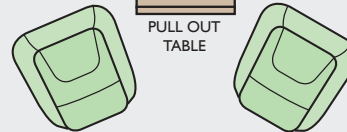

# AKAROA

ALTERNATIVE DOUBLE BED OVER CAB

PULL OUT TABLE

ALTERNATIVE CAFE LOUNGE

ALTERNATIVE BUNK BEDS

ALTERNATIVE SLIDE OUT SINGLE BED OVER CAB

660 MODEL SHOWN

ALTERNATIVE ARMCHAIR LOUNGE

PULL OUT TABLE